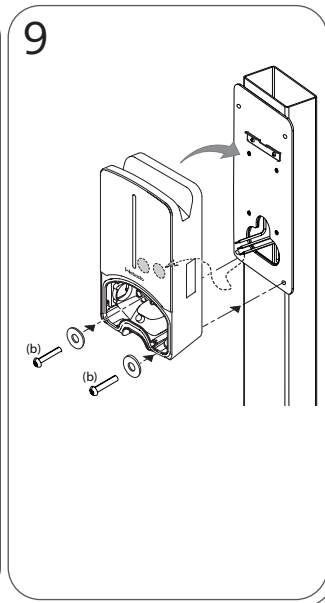

Webasto Live, Webasto Pure (Version II)