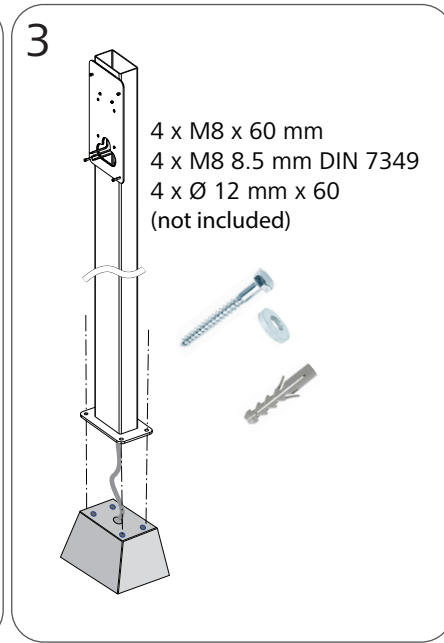

# Webasto Stand Slim

Installation leaflet

Notes:

A series of 20 horizontal dotted lines for taking notes.

Pure: ▶ 4  
Pure II ▶ 7  
Live: ▶ 7