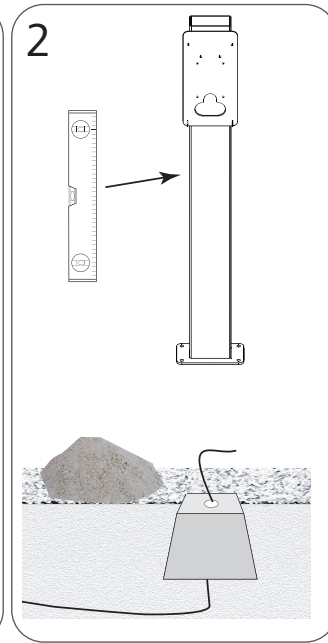

# Webasto Stand Slim

Installation leaflet

Notes:

A series of 20 horizontal dotted lines for taking notes.

Pure: ▶ 4  
Pure II ▶ 7  
Live: ▶ 7