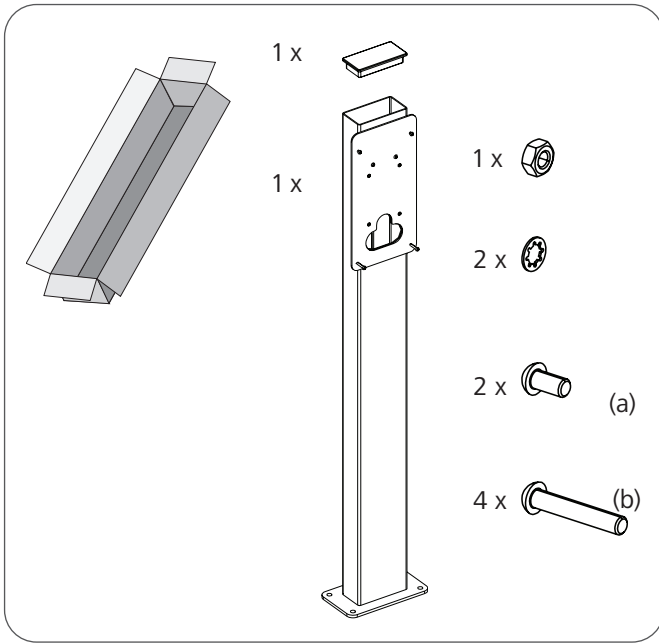

# Webasto Stand Slim

Installation leaflet

Notes:

A series of 20 horizontal dotted lines for taking notes.

Pure: ▶ 4  
Pure II ▶ 7  
Live: ▶ 7