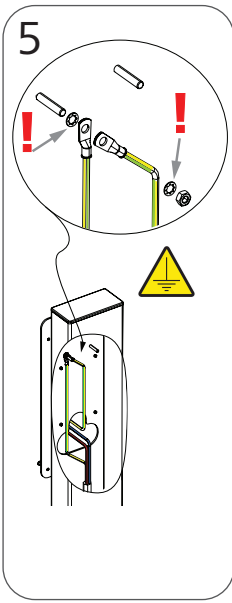

Webasto Pure