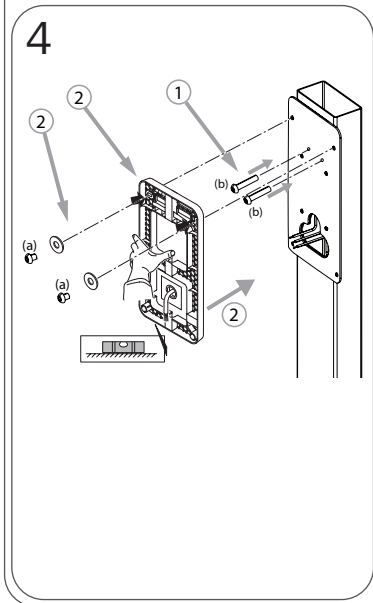

Webasto Pure