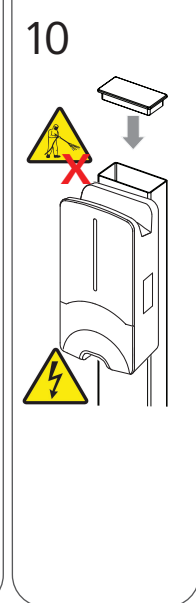

Webasto Live, Webasto Pure (Version II)