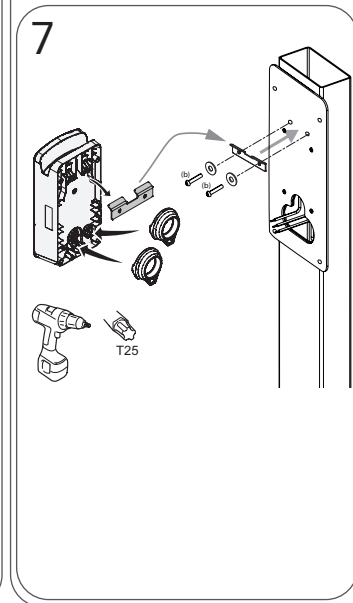

Webasto Live, Webasto Pure (Version II)