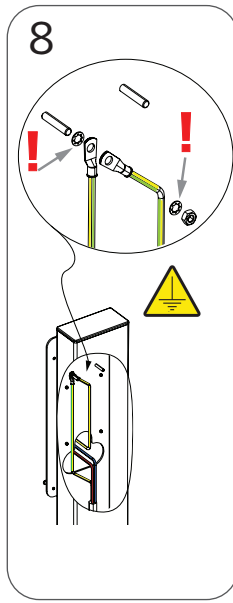

Webasto Live, Webasto Pure (Version II)