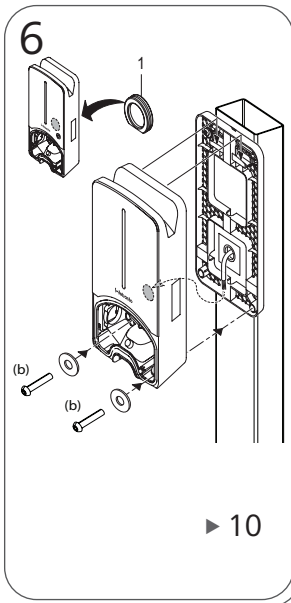

Webasto Pure