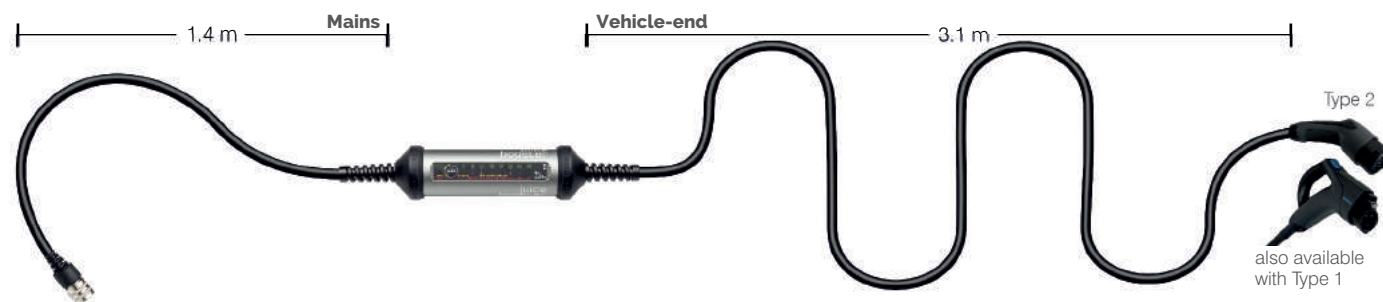

JUICE BOOSTER 2 - Completely carefree travel